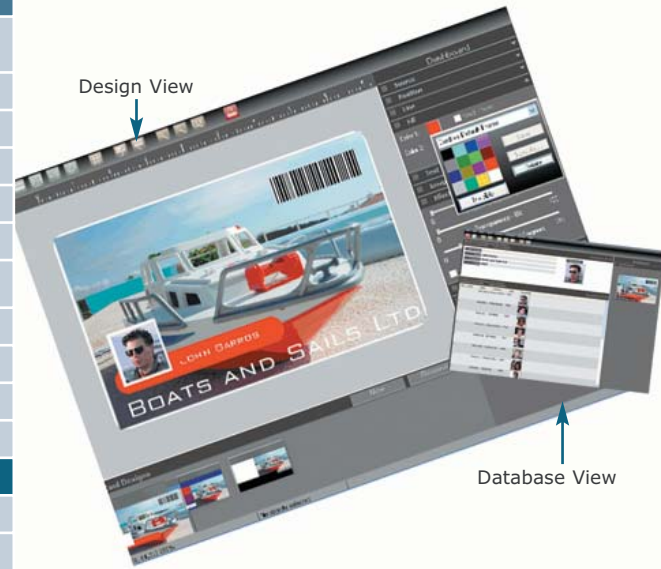

Javelin5™ Editions Upgrades available by email (using RLL technology)	Classic	Lite XL	Premier	Professional
Multi Lingual Versions: English, French, Spanish, German, Portugese, Italian	●	●	●	●
MS Windows® Compatible: NT, 2000, XP, Vista	●	●	●	●
Full Design Capabilities	●	●	●	●
Dual-Sided Cards	●	●	●	●
Image Acquisition (VFW, TWAIN, VWIA, DS, FILE)	●	●	●	●
Printing Variables (Date Time, Counters)	●	●	●	●
Printing Variables (Concatenation, Keyboard input)	●	●	●	●
Printing Variables (edit text on card)	●	●	●	●
Batch Printing (deferred printing of saved print jobs)				●
Multi Layout Card Designs				●
Clipart Manager		●	●	●
Signature Panel				
Signature Panel			●	●
Biometric Management				
Biometric Management				●
Magnetic Encoding (ISO, JIS)				
Magnetic Encoding (ISO, JIS)	●	●	●	●
Contact Smartcard Plug Ins				
Contact Smartcard Plug Ins			●	●
Contactless Cards (Mifare, HID, EM Prox, TI)				
Contactless Cards (Mifare, HID, EM Prox, TI)				●
Barcodes				
Barcodes 1D - Code39, 128	●	●	●	●
Barcodes 1D - All		●	●	●
Barcodes - 2D			●	●
Database Connectivity				
CSV and XLS Database Connectivity		●	●	●
ODBC Connectivity MS Access			●	●
ODBC Connectivity - All Databases				●
Separate Database Editing Window		●	●	●
Conditional Layout Printing from Database				●
Database Reports			●	●
Auto Print (automatically print cards when adding records)				●
Network Print (allows use of printer on LAN)	●	●	●	●
Network Print Server (allows sharing of printer on LAN)		●	●	●
Network Licences (allows several workstations on same LAN to use Javelin5)			●	●
Logins (separate access rights for each user)				
Logins (separate access rights for each user)				●